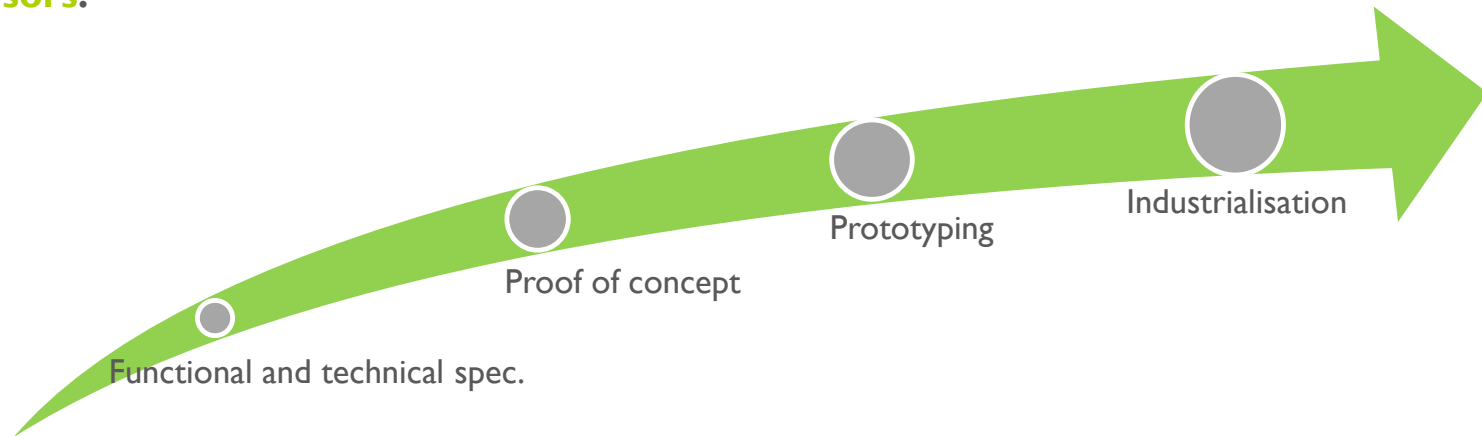

OUR COMPETENCIES

- Engineering office specialised in **indoor/outdoor location systems** and **wireless meshed-sensors**.

- Highly-skilled team able to implement various technologies for personalised location systems: **RFID, ZigBee, Bluetooth, WI-FI, LoRa and UWB**.
- Development of a **software interface (INEO-GEO)**, fully independent of the above cited technologies, offering both a **user-friendly visualisation screen** and a tool dedicated to the **sensors/infrastructure management**.