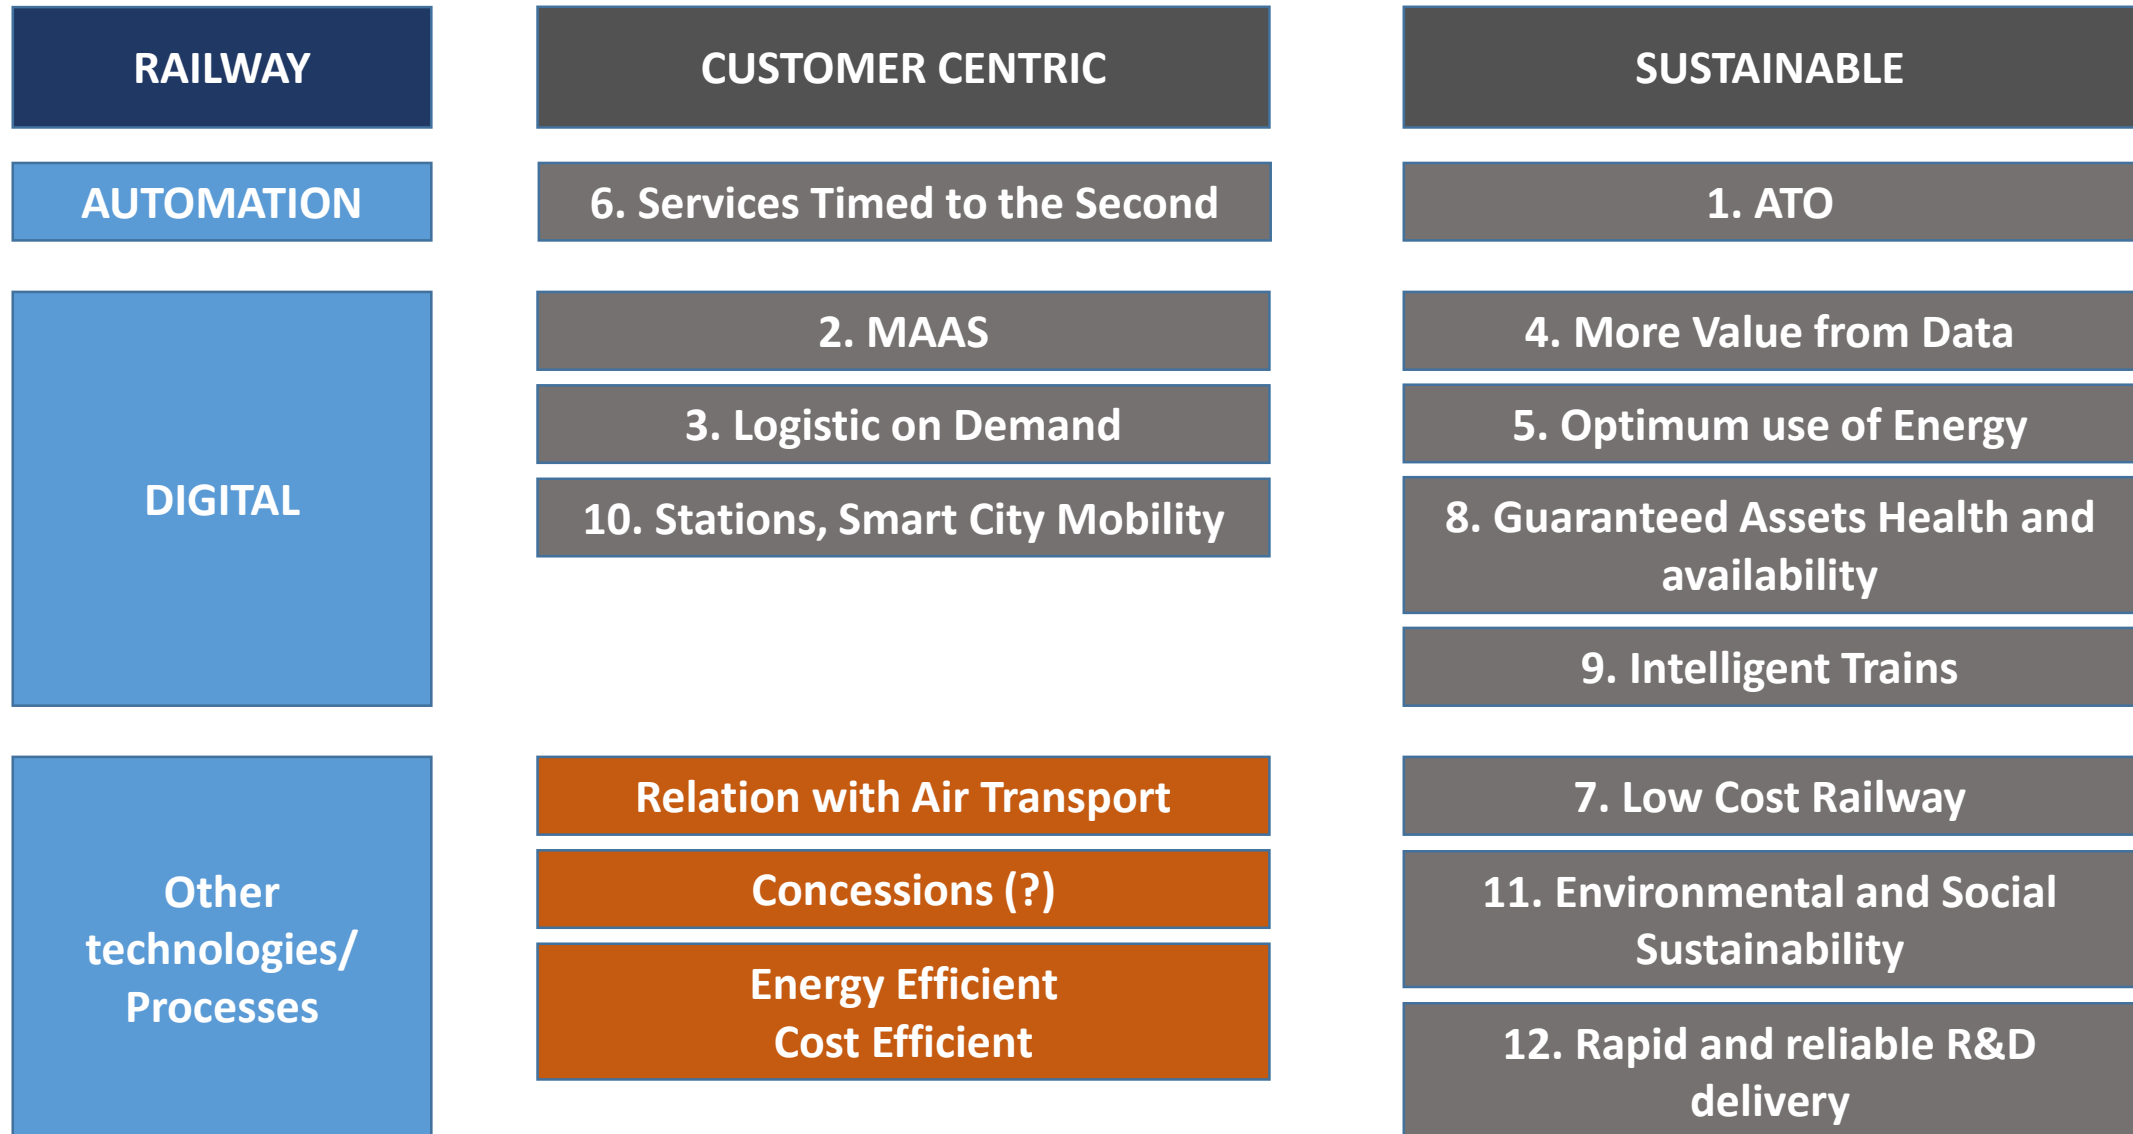

Towards Horizon Europe and a potential Shift2Rail 2

@Shift2Rail_JU
#Horizon2020

S2R Europe 2030 Research and Innovation beyond 2020

Programme Content: Operations -> Systems -> Innovation Capabilities

Programme Content: towards an Integrated Rail System