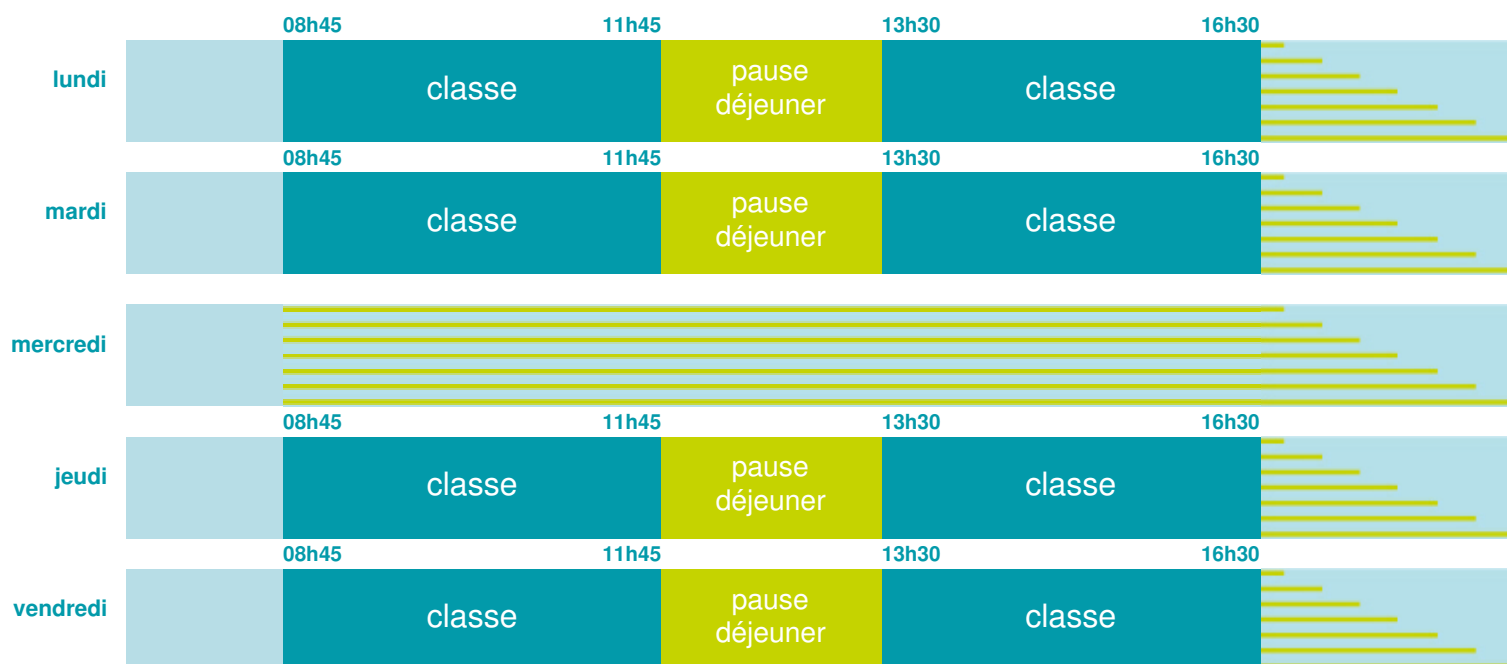

Ecole primaire Méribel station

École maternelle et élémentaire

Zone A

École publique

Code école : 0731291G

86 rue du Plateau
73550 LES ALLUES
Tél. 0479086531

Cette école est située dans l'académie
de Grenoble

<http://www.ac-grenoble.fr>

Horaires
année scolaire
2019-2020

Les horaires des activités périscolaires / extrascolaires organisées par la commune / l'intercommunalité vous seront communiqués par la mairie.

Plus d'informations sur
education.gouv.fr/rythmes-scolaires